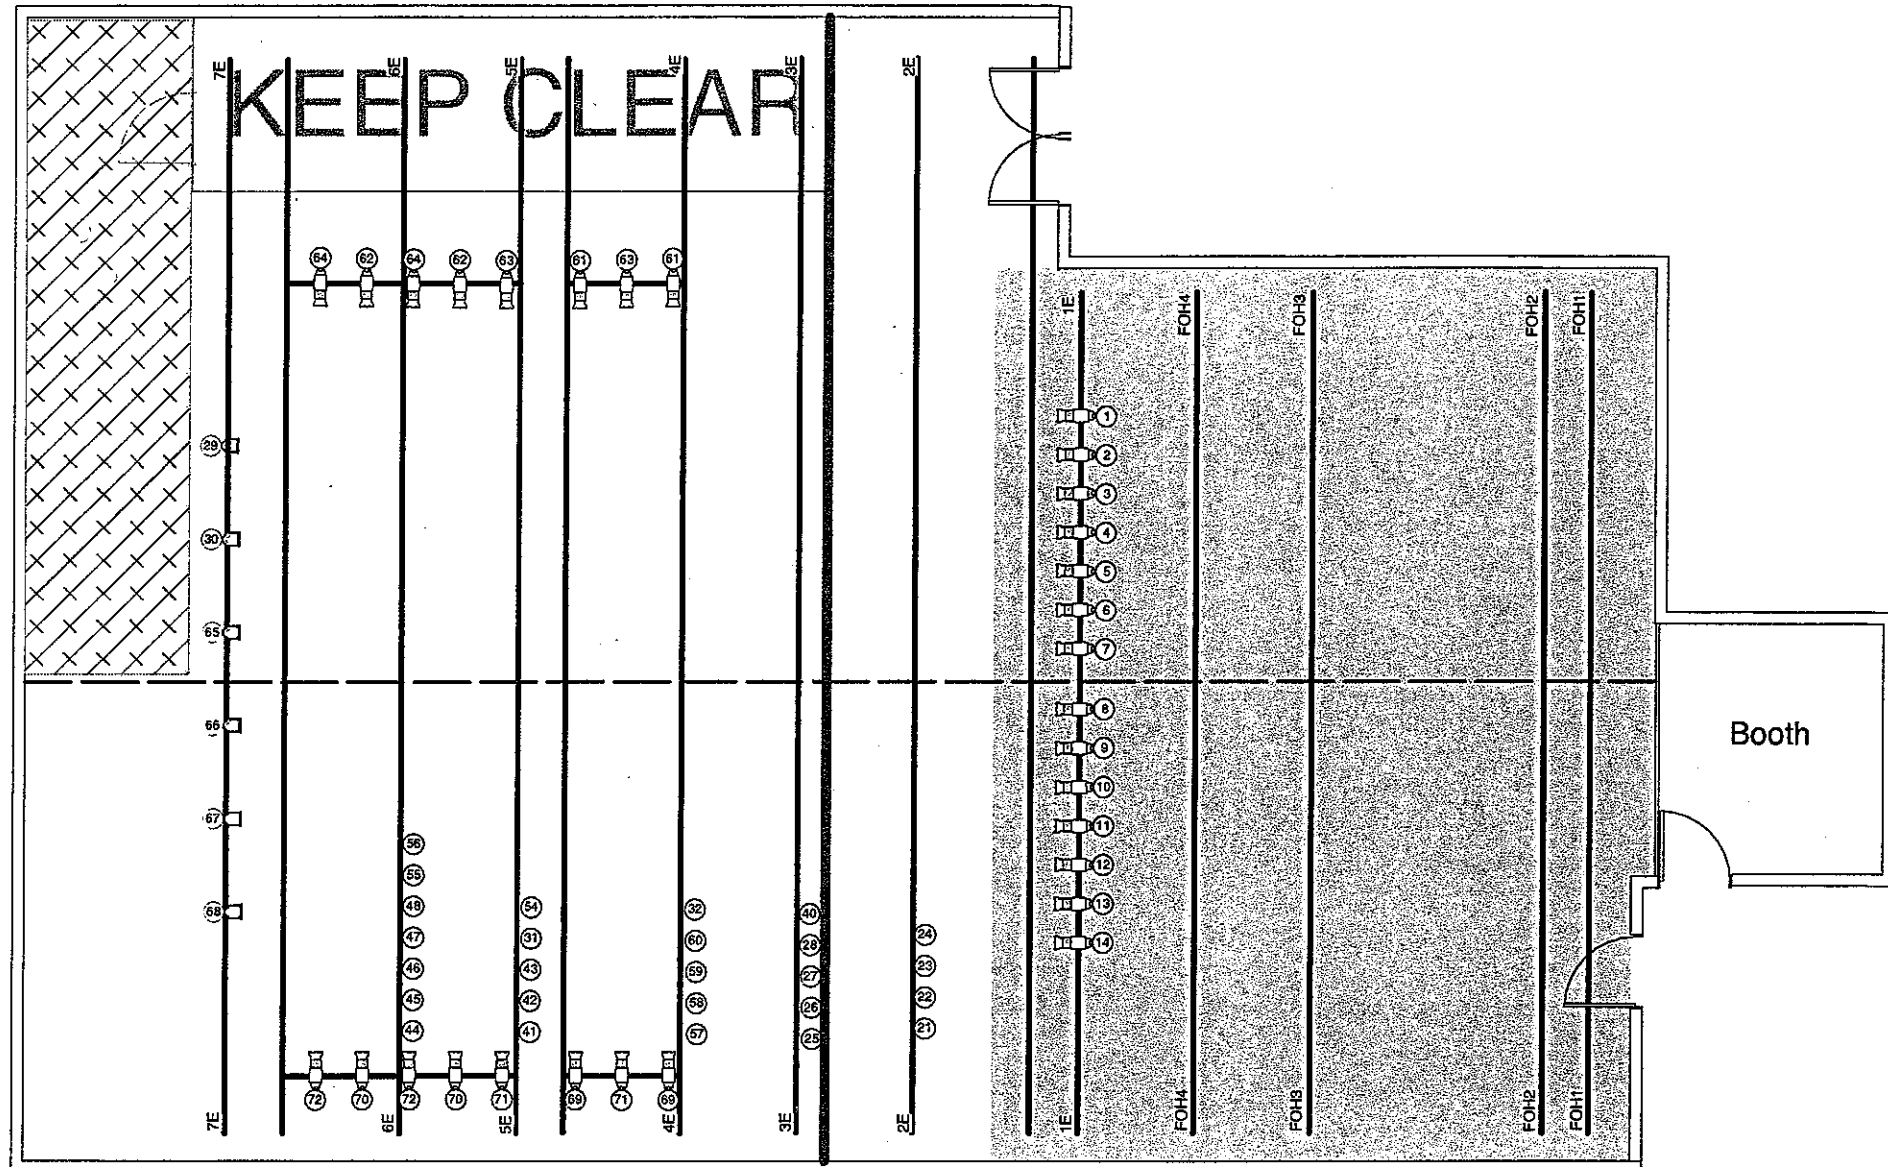

SL Floor Circuits;  
15,16, 33,34,35,36,37,38,39

SR Floor Circuits;  
17,18,19,20, 49,50,51,52,53

## Lighting Plot

All Leko units are Source 4 jr Scale. 1/8"=1'  
Trim is 12' to grid

○—Dimmer #

Drawing by; Esteban Lima  
esteban@estebanluz.com